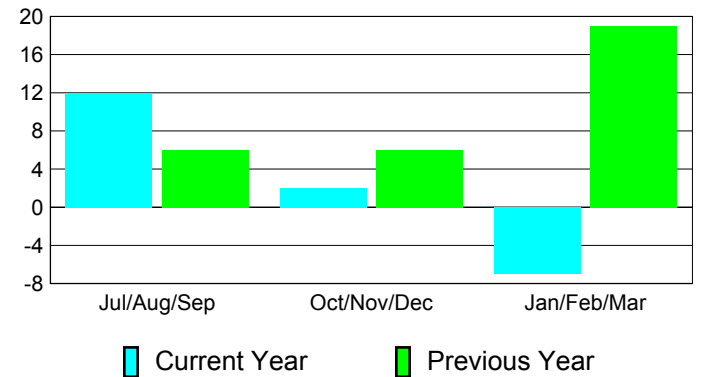

Club Results 2010-2011

Goal, New, Dropped, Gain/Loss

MEMBERSHIP

**Membership Results
2010-2011**

**Membership
2009-2010**

Month	Net Memb Goal	Actual New Memb	Actual Dropped Memb	Gain/Loss of Memb	Gain/Loss of Memb
Jul/Aug/Sep	-10	41	-29	12	6
Oct/Nov/Dec	20	23	-21	2	6
Jan/Feb/Mar	15	22	-29	-7	19
Totals	25	86	-79	7	31

Membership Results 2010-2011

Goal, New, Dropped, Gain/Loss

Comparison of Club Gain/Loss

Current Year Compared to the Previous Year

Comparison of Membership Gain/Loss

Current Year Compared to the Previous Year

YTD Status Quo Clubs 2010-2011

Status Quo Clubs Compared to Status Quo Members

Gender Comparison 2010-2011

Jul/Aug/Sep

Oct/Nov/Dec

Jan/Feb/Mar

Male

Female