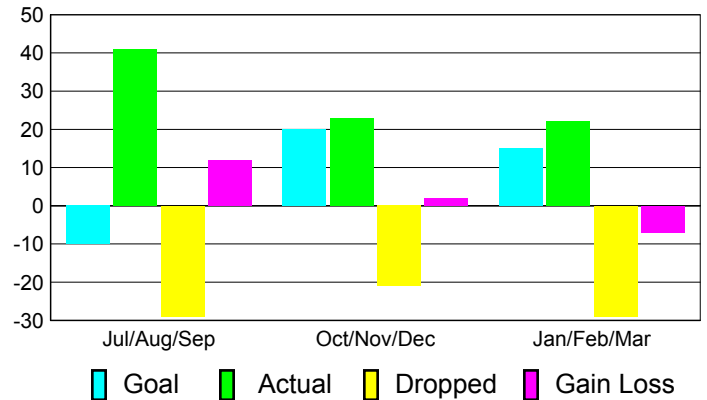

Club Results 2010-2011

Goal, New, Dropped, Gain/Loss

MEMBERSHIP

**Membership Results
2010-2011**

**Membership
2009-2010**

Month	Net Memb Goal	Actual New Memb	Actual Dropped Memb	Gain/Loss of Memb	Gain/Loss of Memb
Jul/Aug/Sep	-10	41	-29	12	6
Oct/Nov/Dec	20	23	-21	2	6
Jan/Feb/Mar	15	22	-29	-7	19
Totals	25	86	-79	7	31

Membership Results 2010-2011

Goal, New, Dropped, Gain/Loss

Comparison of Club Gain/Loss

Current Year Compared to the Previous Year

Comparison of Membership Gain/Loss

Current Year Compared to the Previous Year